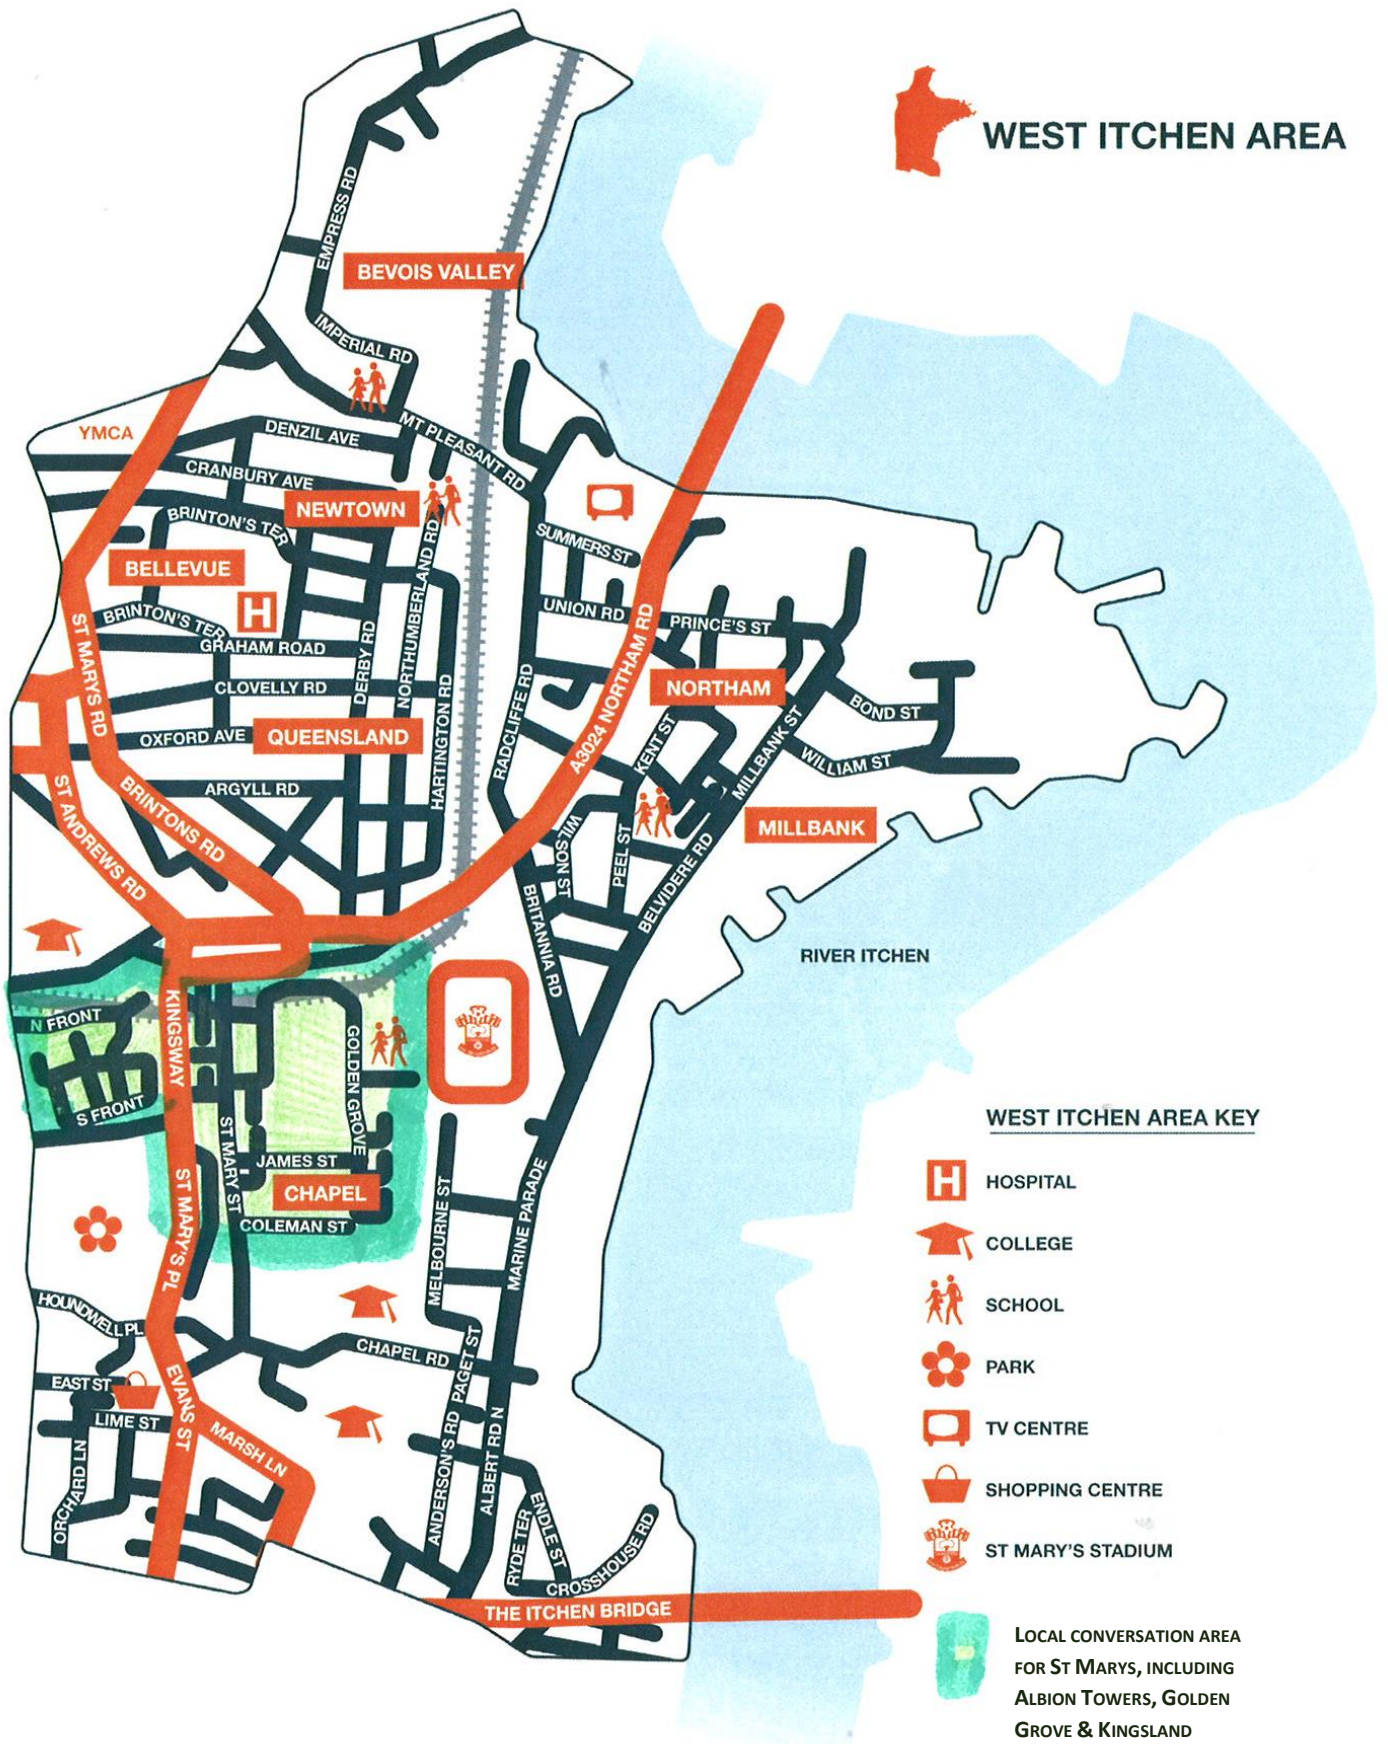

# ST MARYS LOCAL CONVERSATION AREA

WEST ITCHEN AREA

## WEST ITCHEN AREA KEY

-  HOSPITAL
-  COLLEGE
-  SCHOOL
-  PARK
-  TV CENTRE
-  SHOPPING CENTRE
-  ST MARY'S STADIUM

 LOCAL CONVERSATION AREA FOR ST MARYS, INCLUDING ALBION TOWERS, GOLDEN GROVE & KINGSLAND