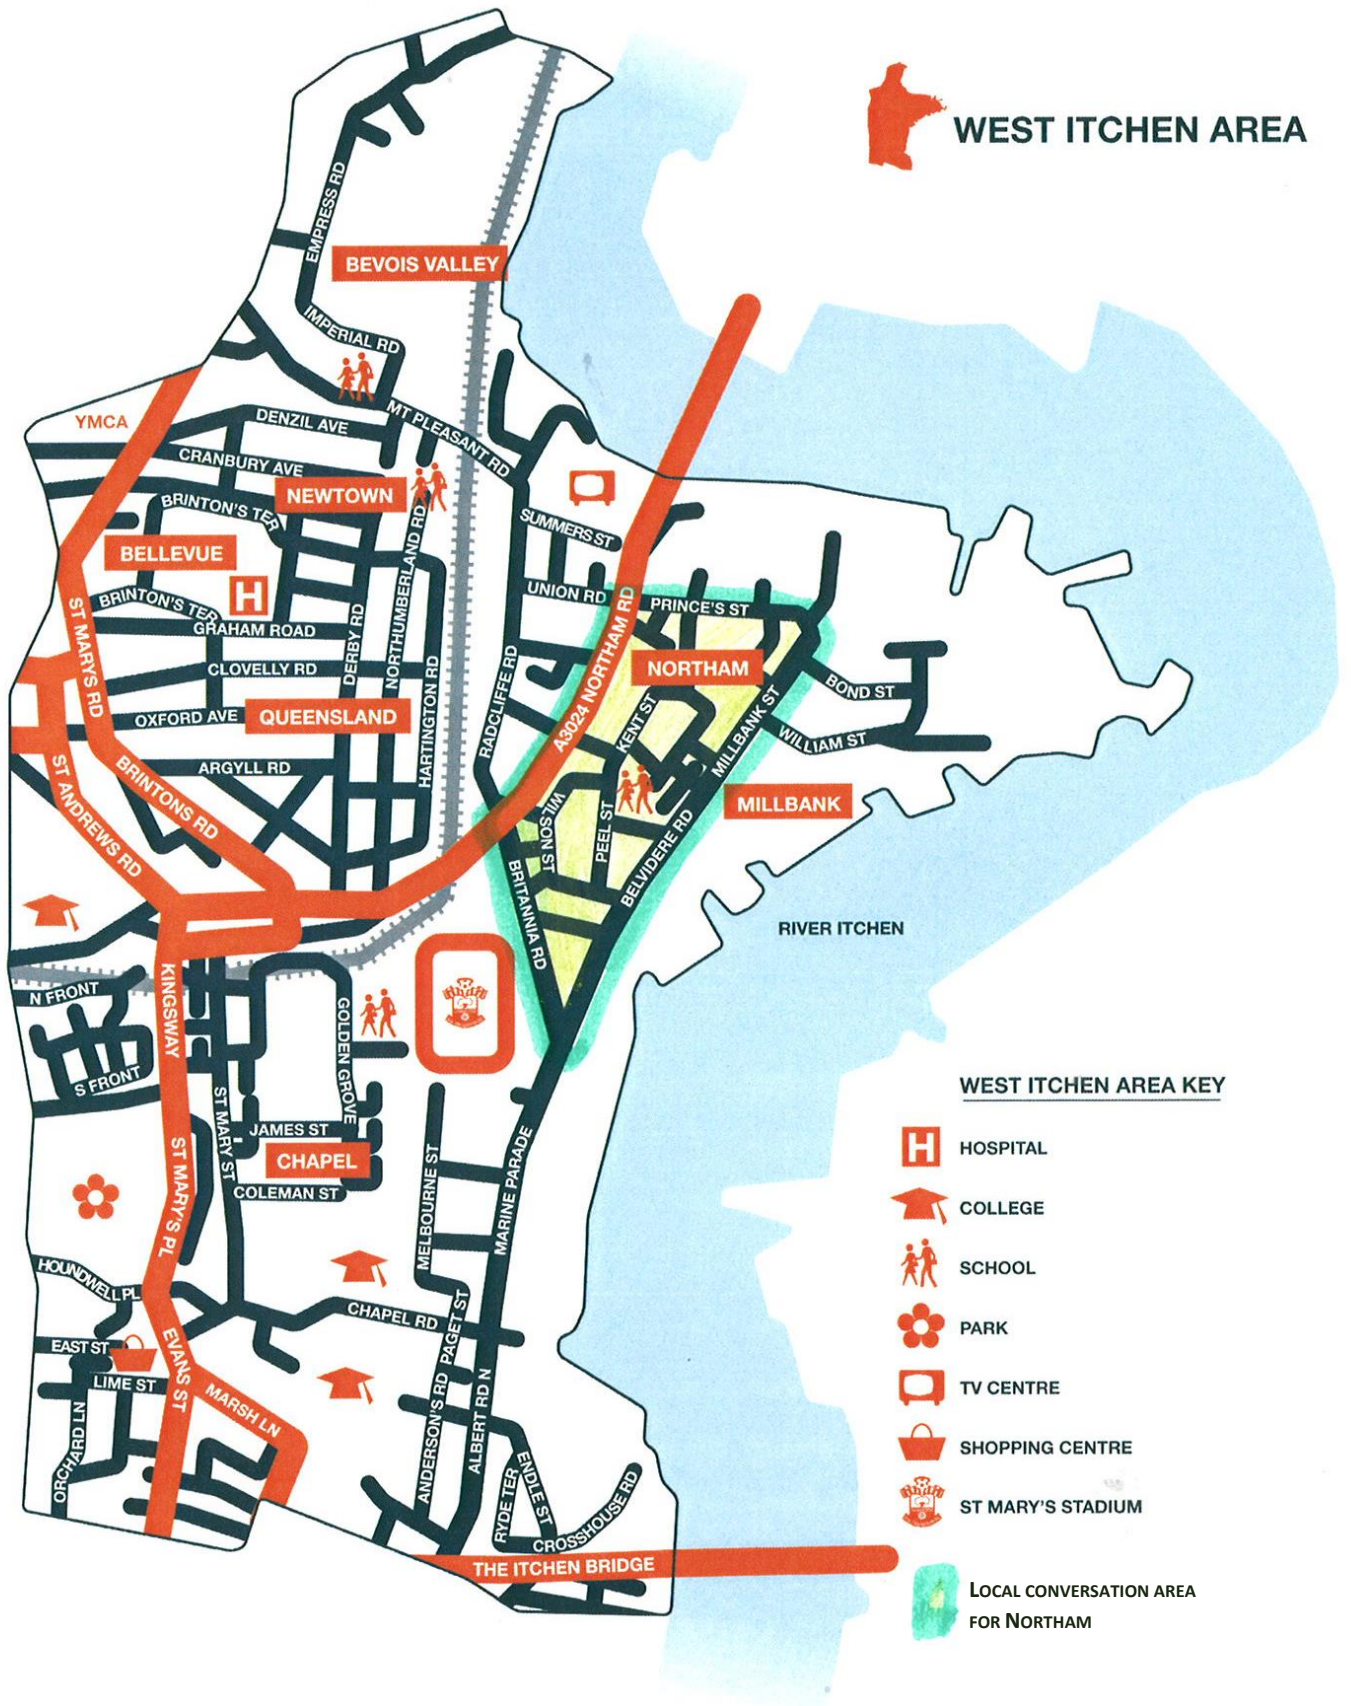

NORTHAM LOCAL CONVERSATION AREA

WEST ITCHEN AREA KEY

-  HOSPITAL
-  COLLEGE
-  SCHOOL
-  PARK
-  TV CENTRE
-  SHOPPING CENTRE
-  ST MARY'S STADIUM
-  LOCAL CONVERSATION AREA FOR NORTHAM